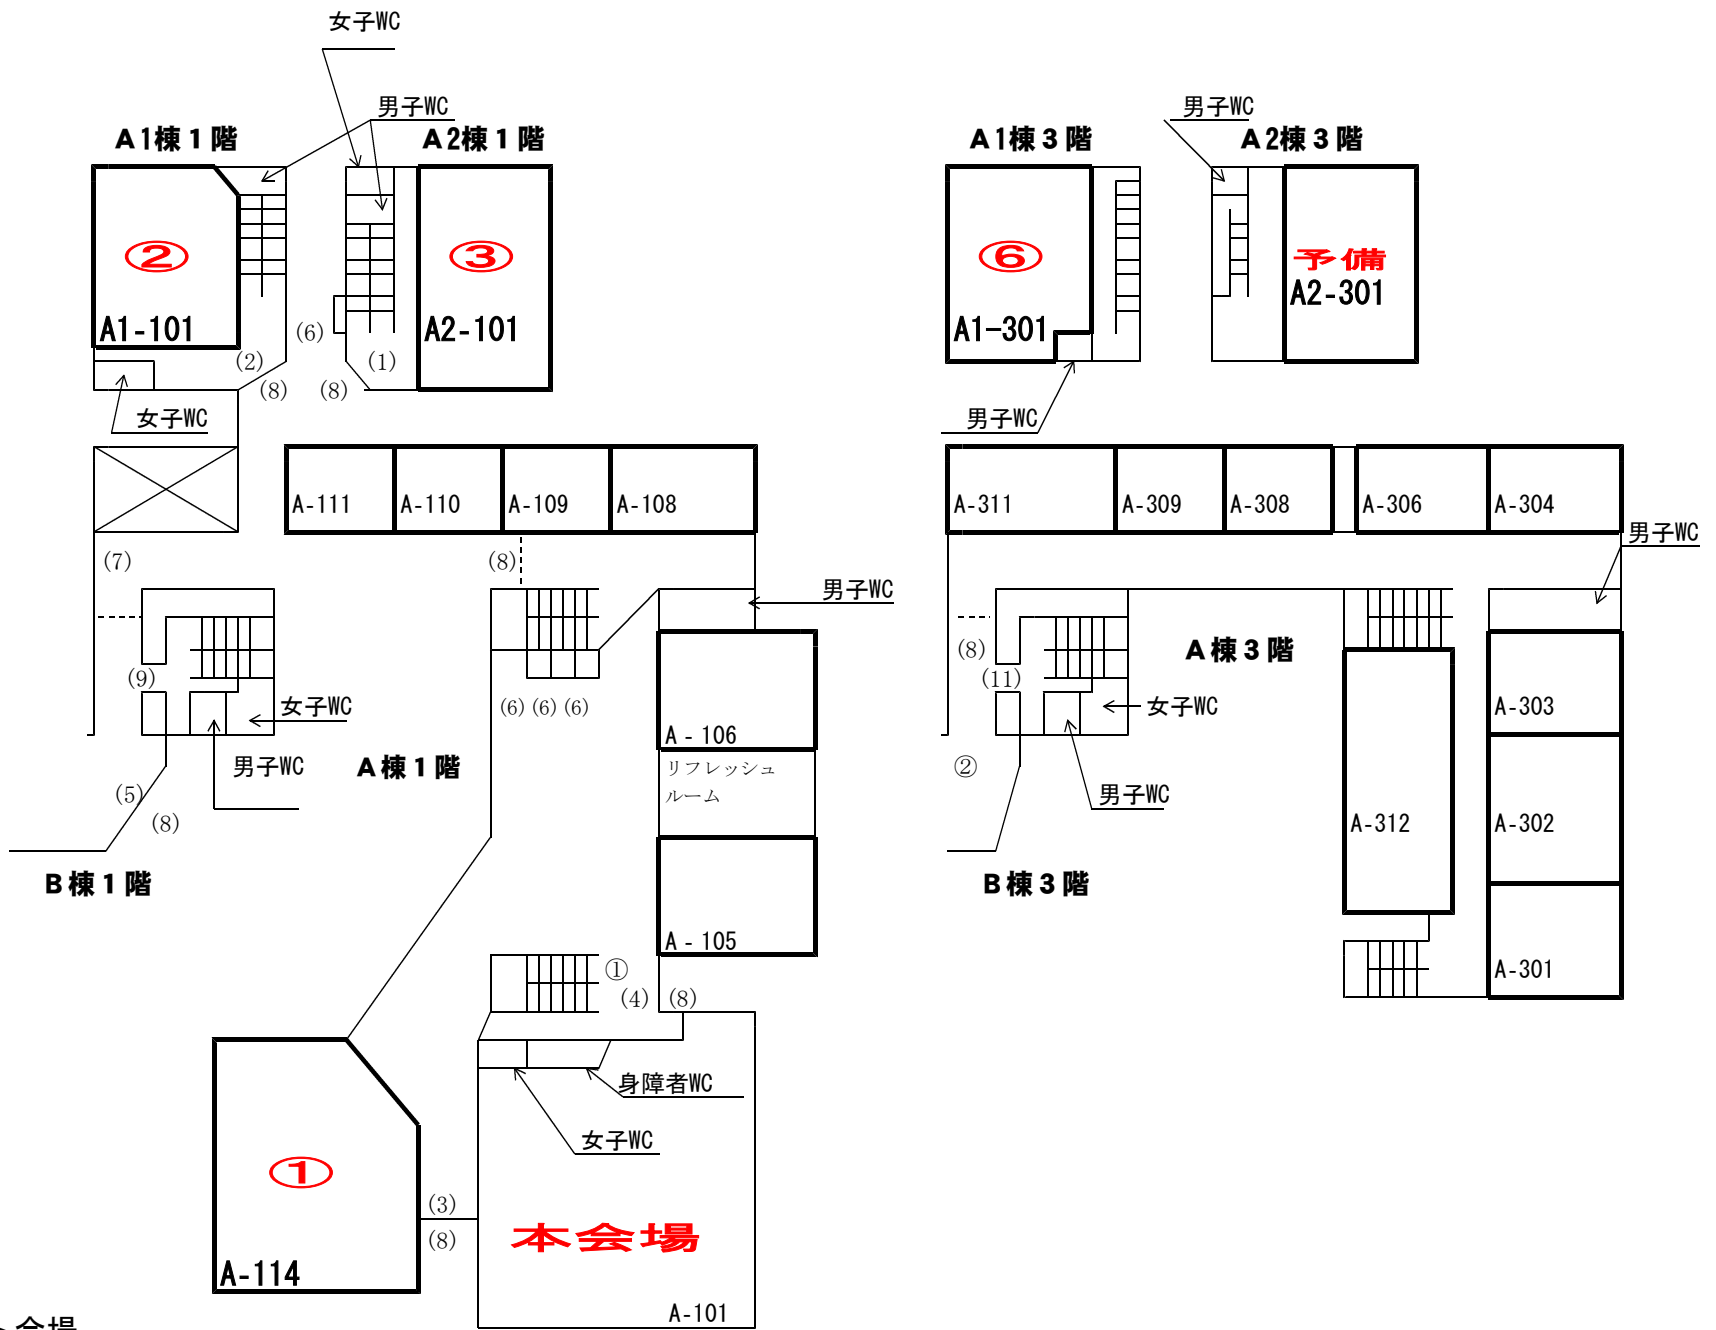

Announcement of the Entrance Ceremony for the academic year 2022

The 2022 entrance ceremony will be held at the university by representatives alone to prevent the spread of coronavirus infection.

The entrance ceremony will be broadcast live on the university's official YouTube channel.

There will be a sub-venue within the university where you can gather and watch live streaming.

Students enrolled in 2022 are welcome to attend the entrance ceremony from their homes and sub-venues.

1. Date & Time April 5 (Tue.), 2022 10:00am~10:30am
2. Main-venue A-101 Lecture Room
3. Sub-venues
 - < 1st year undergraduate >
 - A-114 Lecture Room
 - < 3rd year undergraduate , Master's program , Doctoral program >
 - A1-101 Lecture Room
(Department of Mechanical Engineering)
 - A2-101 Lecture Room
(Department of Electrical and Electronic Information Engineering)
 - A2-201 Lecture Room
(Department of Computer Science and Engineering)
 - A1-201 Lecture Room
(Department of Applied Chemistry and Life Science)
 - A1-301 Lecture Room
(Department of Architecture and Civil Engineering)

*Parents and related parties cannot come to the venue

入学式会場 地図

サテライト会場

<学部1年次入学生>

① A-114講義室

<学部3年次・博士前期・後期課程入学生>

② A1-101講義室 (機械工学系)

③ A2-101講義室 (電気・電子情報工学系)